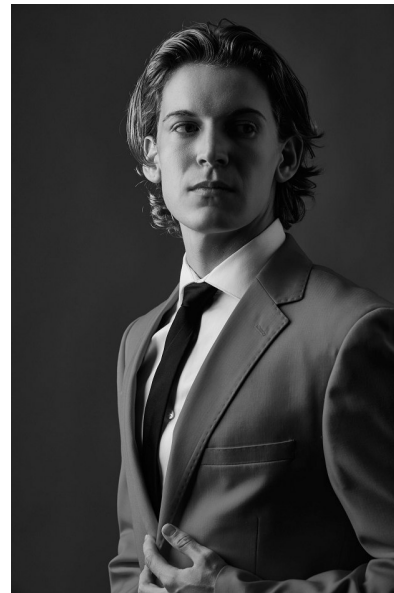

RYAN COLE

Height 5'11.5" Waist 28" Inseam 32" Collar 14" Sleeve 28" Suit 30" Suit  
Length R Shoe 10.5 US Hair Brown Eyes Blue/Green

GLOBAL SYSTEMS 1 MANAGEMENT

[globalsystems1management@gmail.com](mailto:globalsystems1management@gmail.com)